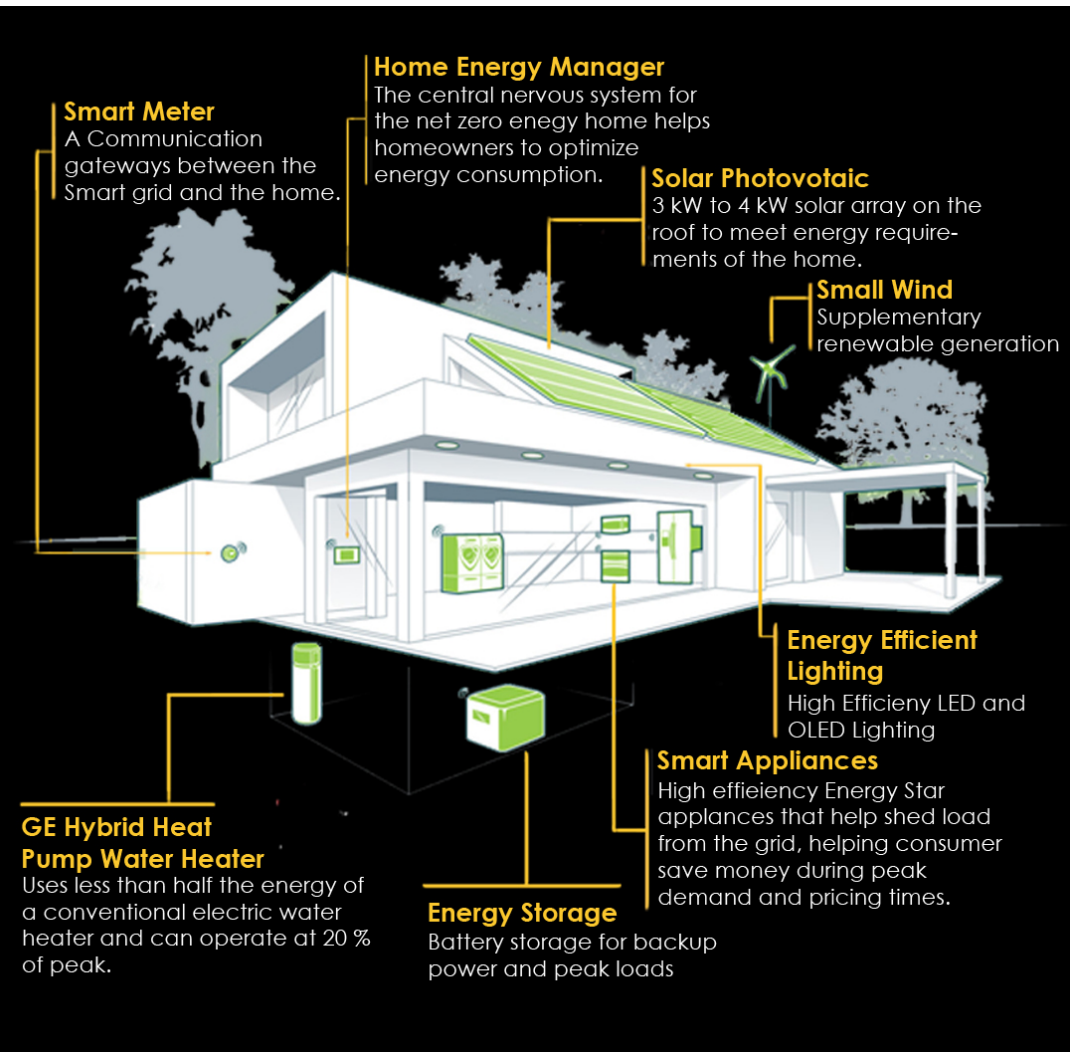

ABOUT US

MAF Construction Services is a family building firm with a strong team of building industry professionals including managers, tradesmen and apprentices.

As a contractor we have considerable experience and expertise ranging across the private and commercial sectors.

In particular, we have proven strengths in the delivery, planning, financial management and problem-solving that is required to ensure building projects are successful. We are very proud of our commitment to delivering projects of any size, with a personal service, on time and on budget.

MAF Construction Services was established in 2015, the firm is laid on the foundations of its employees who have many years experience and expertise in the industry.

We don't however, do it alone we utilize the knowledge and skills of our network of local consultants, specialists and suppliers to strengthen our service.

CEO Message :

My aim to invest in developing products that help our customers reach their goals, while increasing our own Sustainability efforts in accordance with the Global Compact and its principles.

Thank you for joining us in this journey toward improving every life.