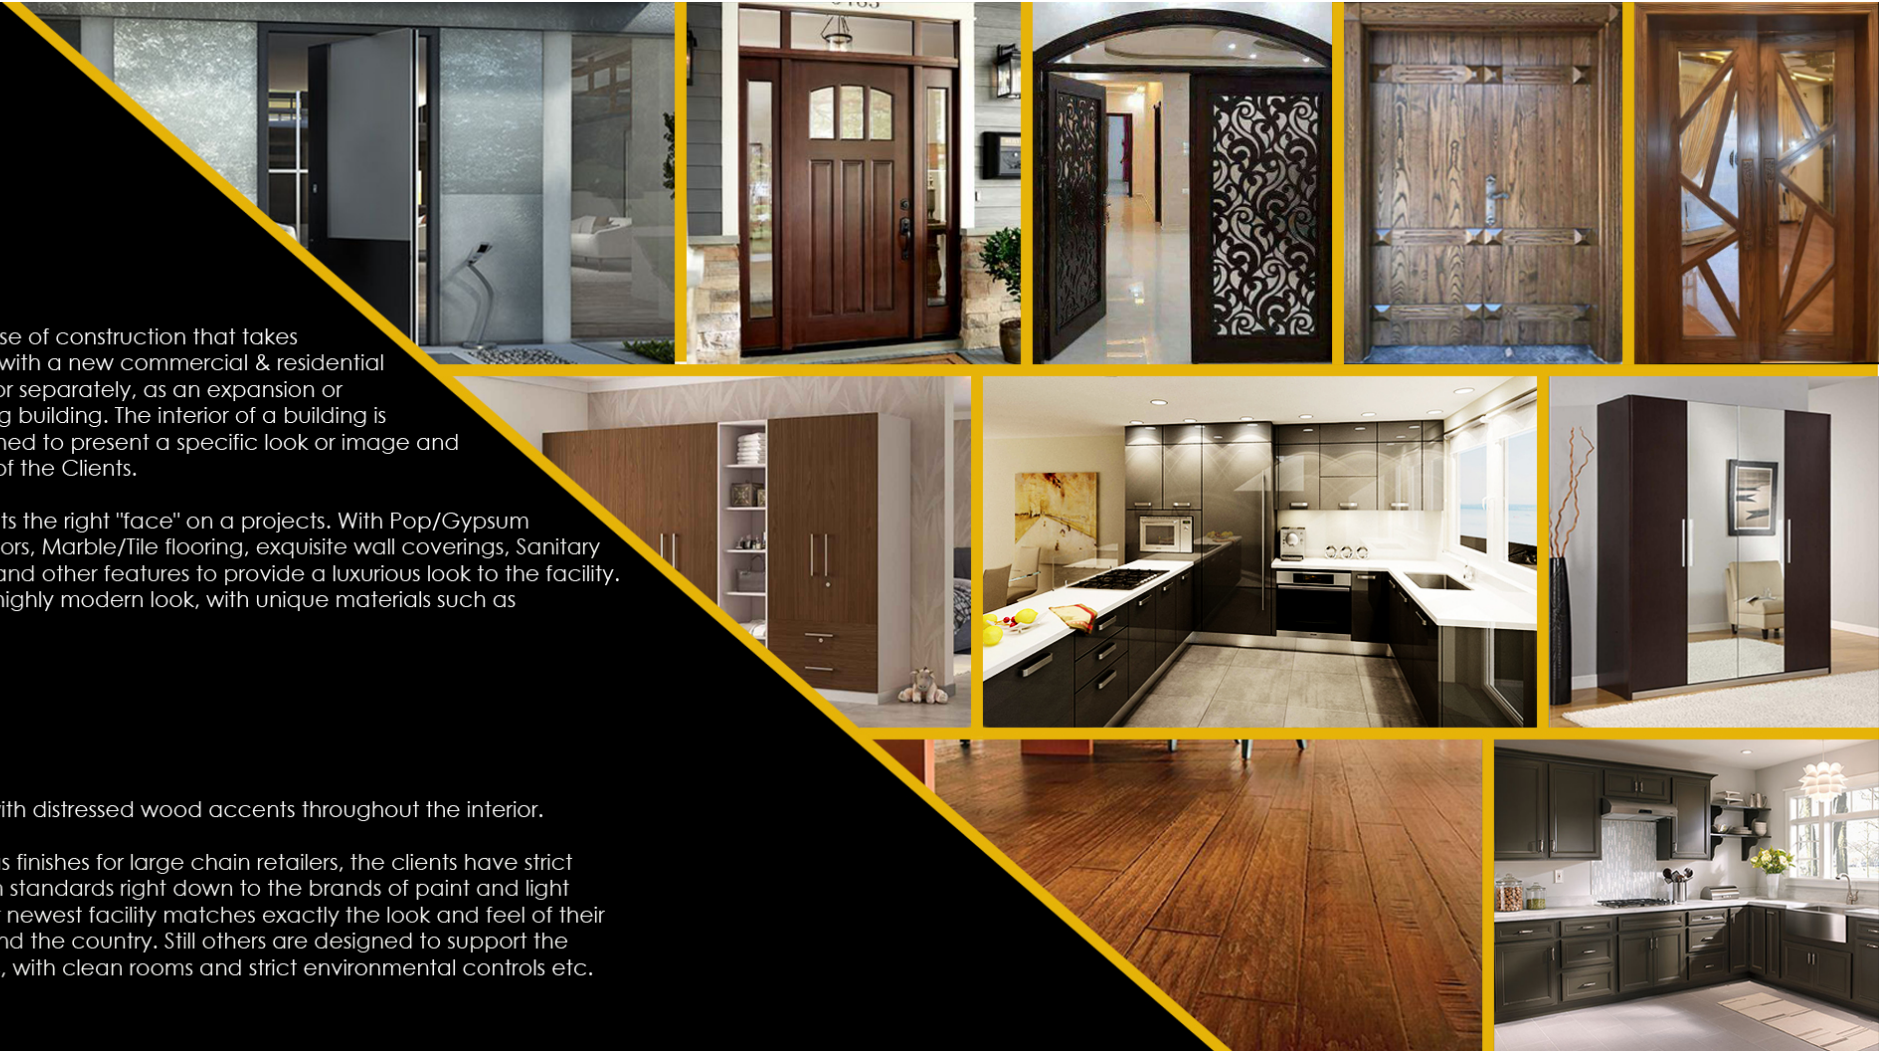

INTERIOR FINISHES

Interior Finishes A phase of construction that takes place in conjunction with a new commercial & residential construction project or separately, as an expansion or upgrade to an existing building. The interior of a building is constructed and finished to present a specific look or image and support the function of the Clients.

- Solid Wooden Doors
- Modern Kitchen
- Wooden Ceiling
- Wooden Flooring
- Wooden Louvers
- Wardrobes

Rustic appearance with distressed wood accents throughout the interior.

In other cases, such as finishes for large chain retailers, the clients have strict schedules and design standards right down to the brands of paint and light fixtures to ensure their newest facility matches exactly the look and feel of their other properties around the country. Still others are designed to support the function of the clients, with clean rooms and strict environmental controls etc.