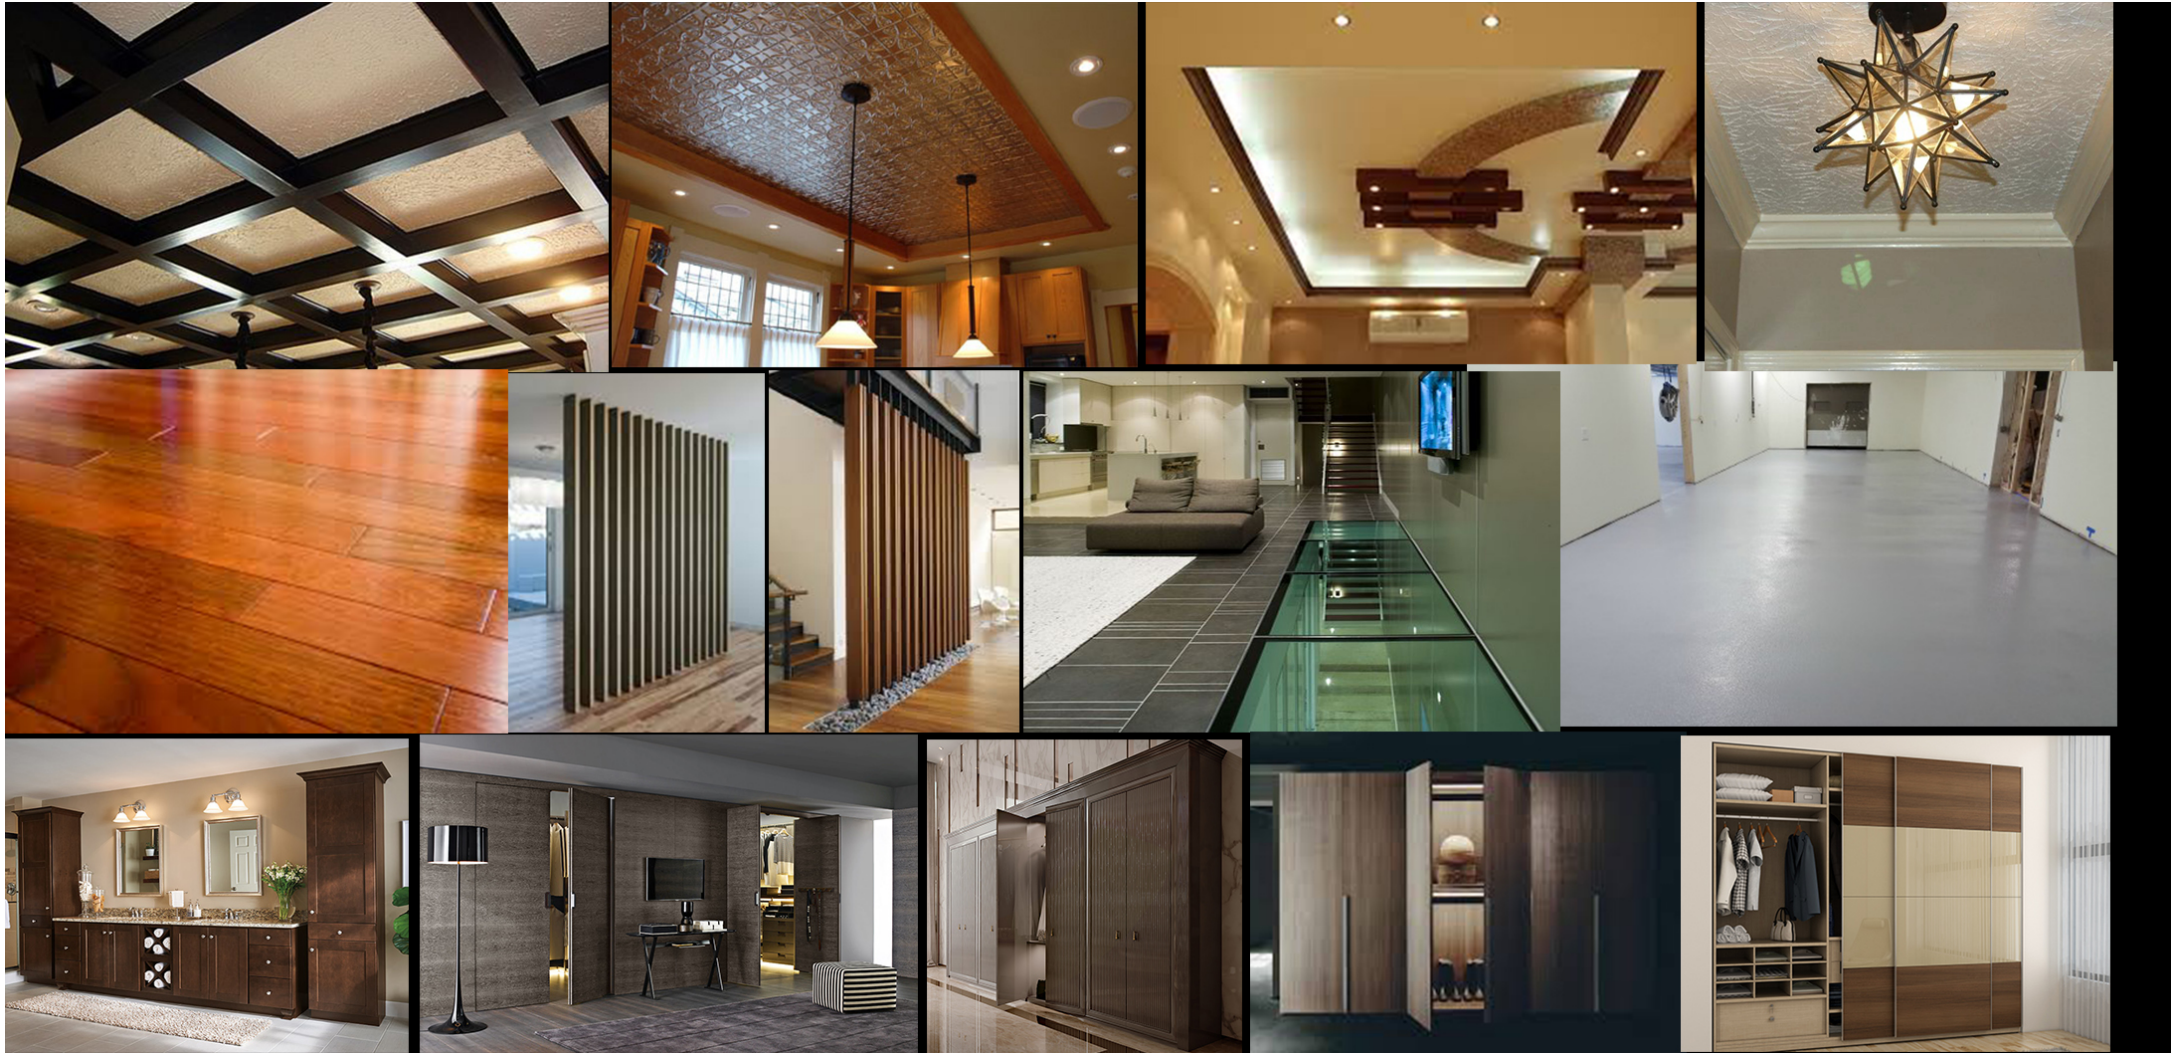

INTERIOR FINISHES

Interior Finishes A phase of construction that takes place in conjunction with a new commercial & residential construction project or separately, as an expansion or upgrade to an existing building. The interior of a building is constructed and finished to present a specific look or image and support the function of the Clients.

The interior finishes puts the right "face" on a projects. With Pop/Gypsum Ceiling, stone-tiled floors, Marble/Tile flooring, exquisite wall coverings, Sanitary fixtures, Accessories ,and other features to provide a luxurious look to the facility. Some clients want a highly modern look, with unique materials such as

- Solid Wooden Doors
- Modern Kitchen
- Wooden Ceiling
- Wooden Flooring
- Wooden Louvers
- Wardrobes

Rustic appearance with distressed wood accents throughout the interior.

In other cases, such as finishes for large chain retailers, the clients have strict schedules and design standards right down to the brands of paint and light fixtures to ensure their newest facility matches exactly the look and feel of their other properties around the country. Still others are designed to support the function of the clients, with clean rooms and strict environmental controls etc.